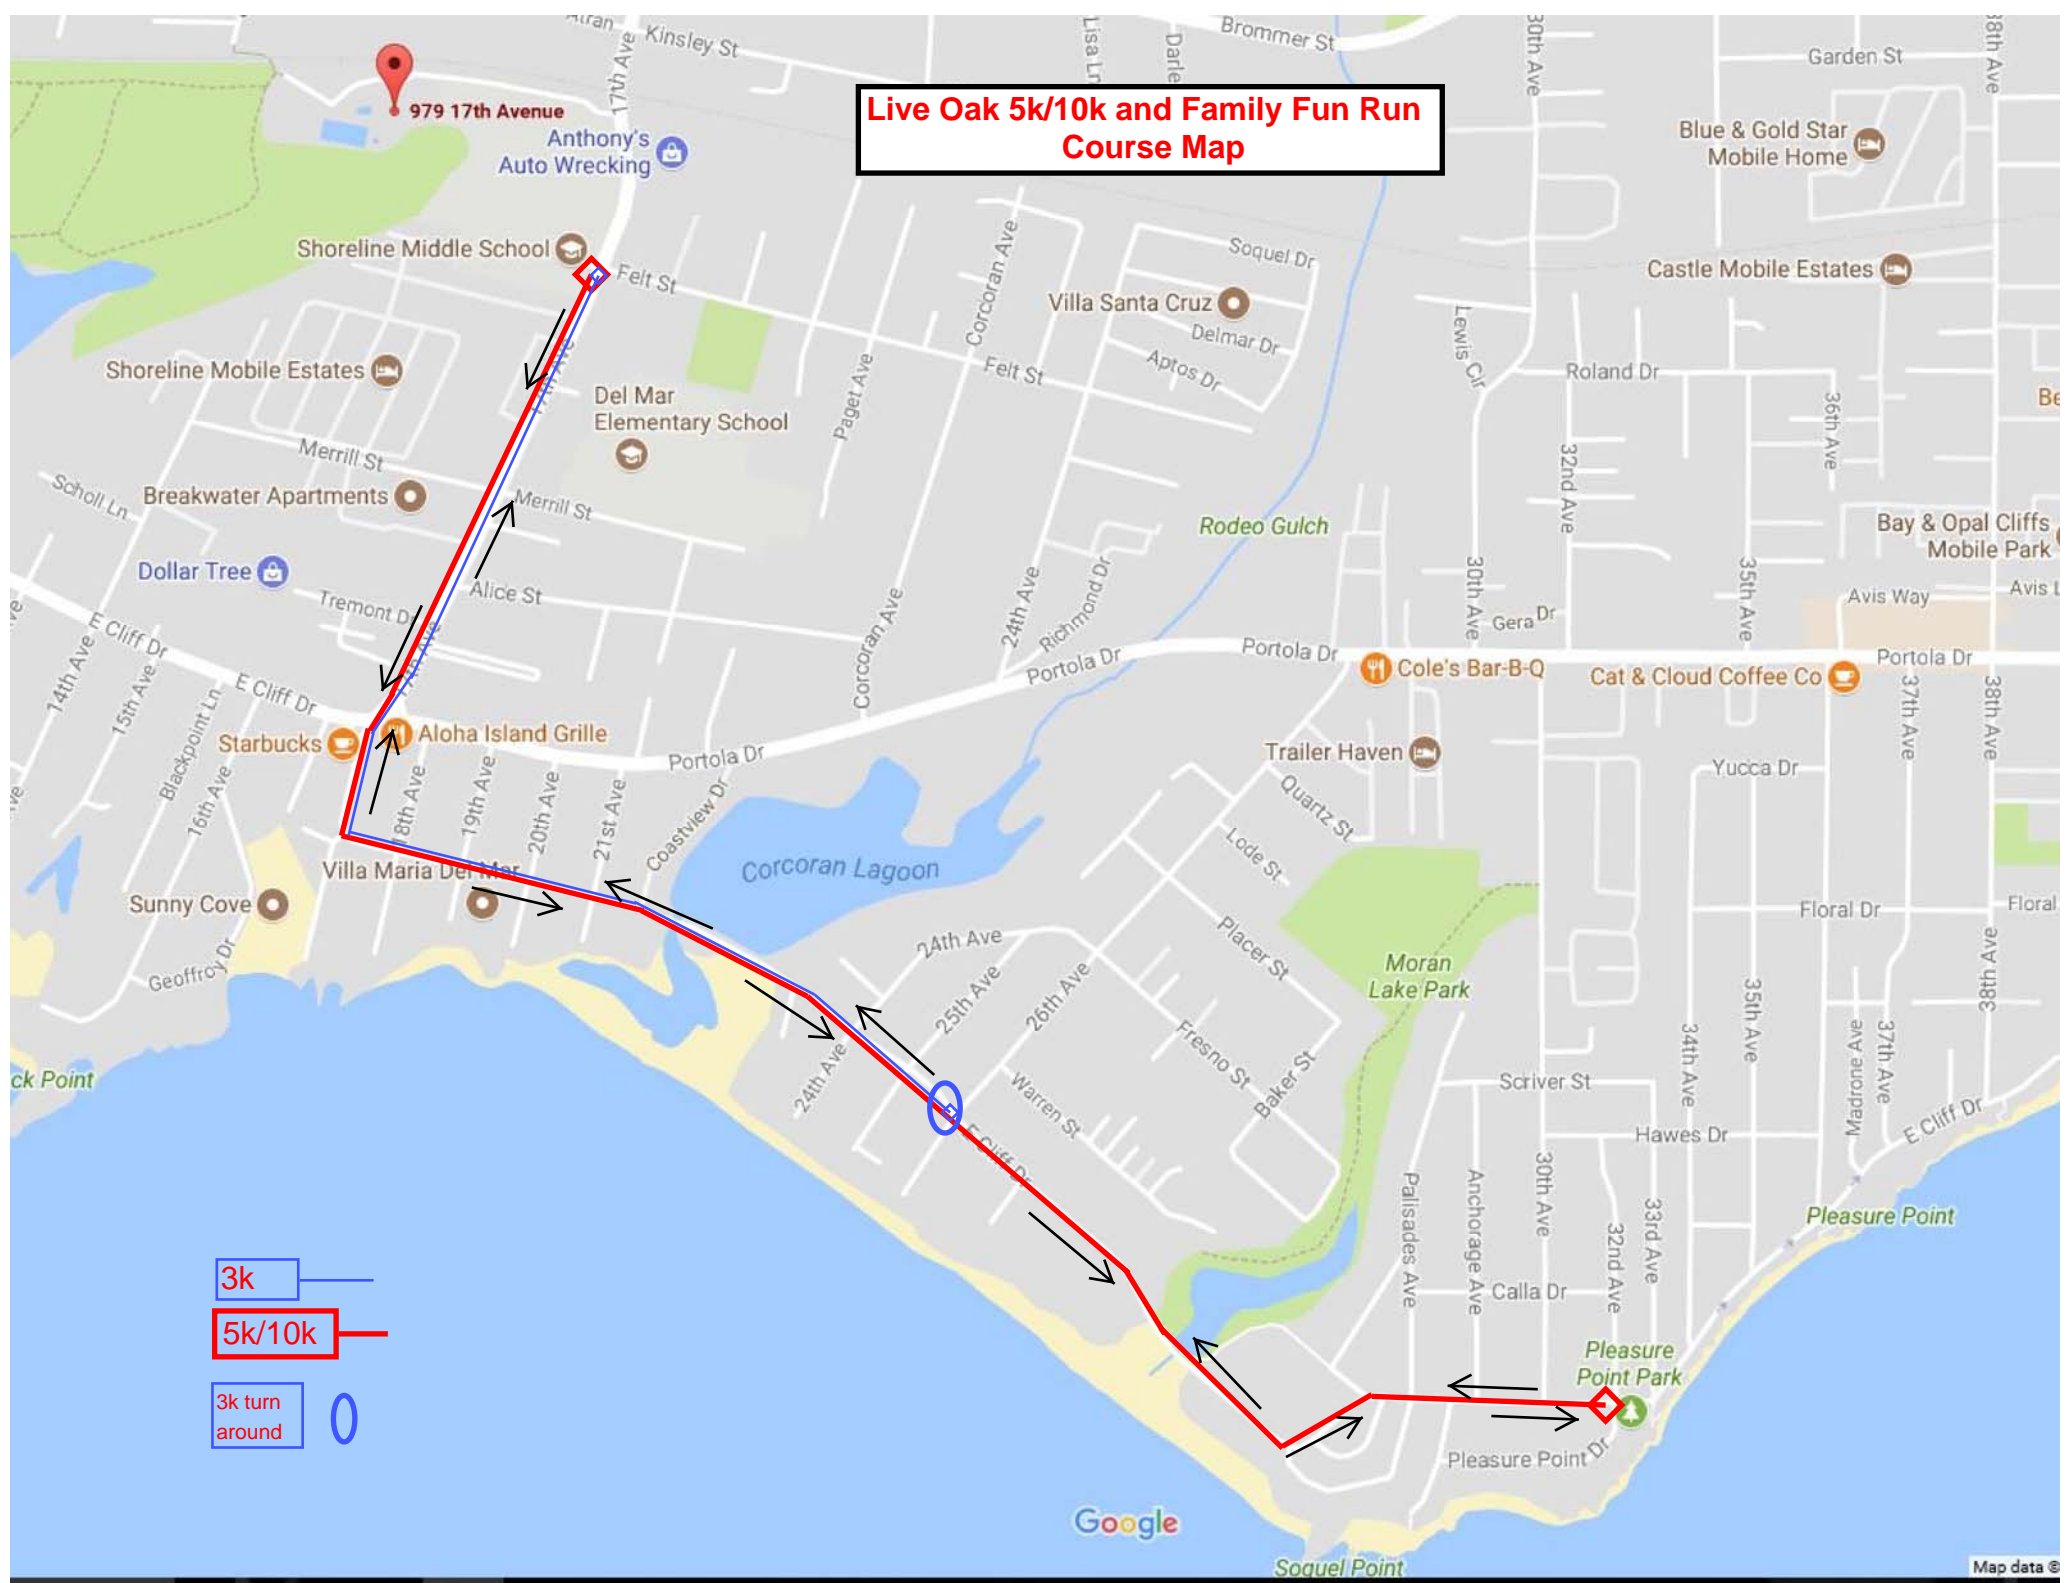

Live Oak 5k/10k and Family Fun Run Course Map

- 3k
- 5k/10k
- 3k turn around